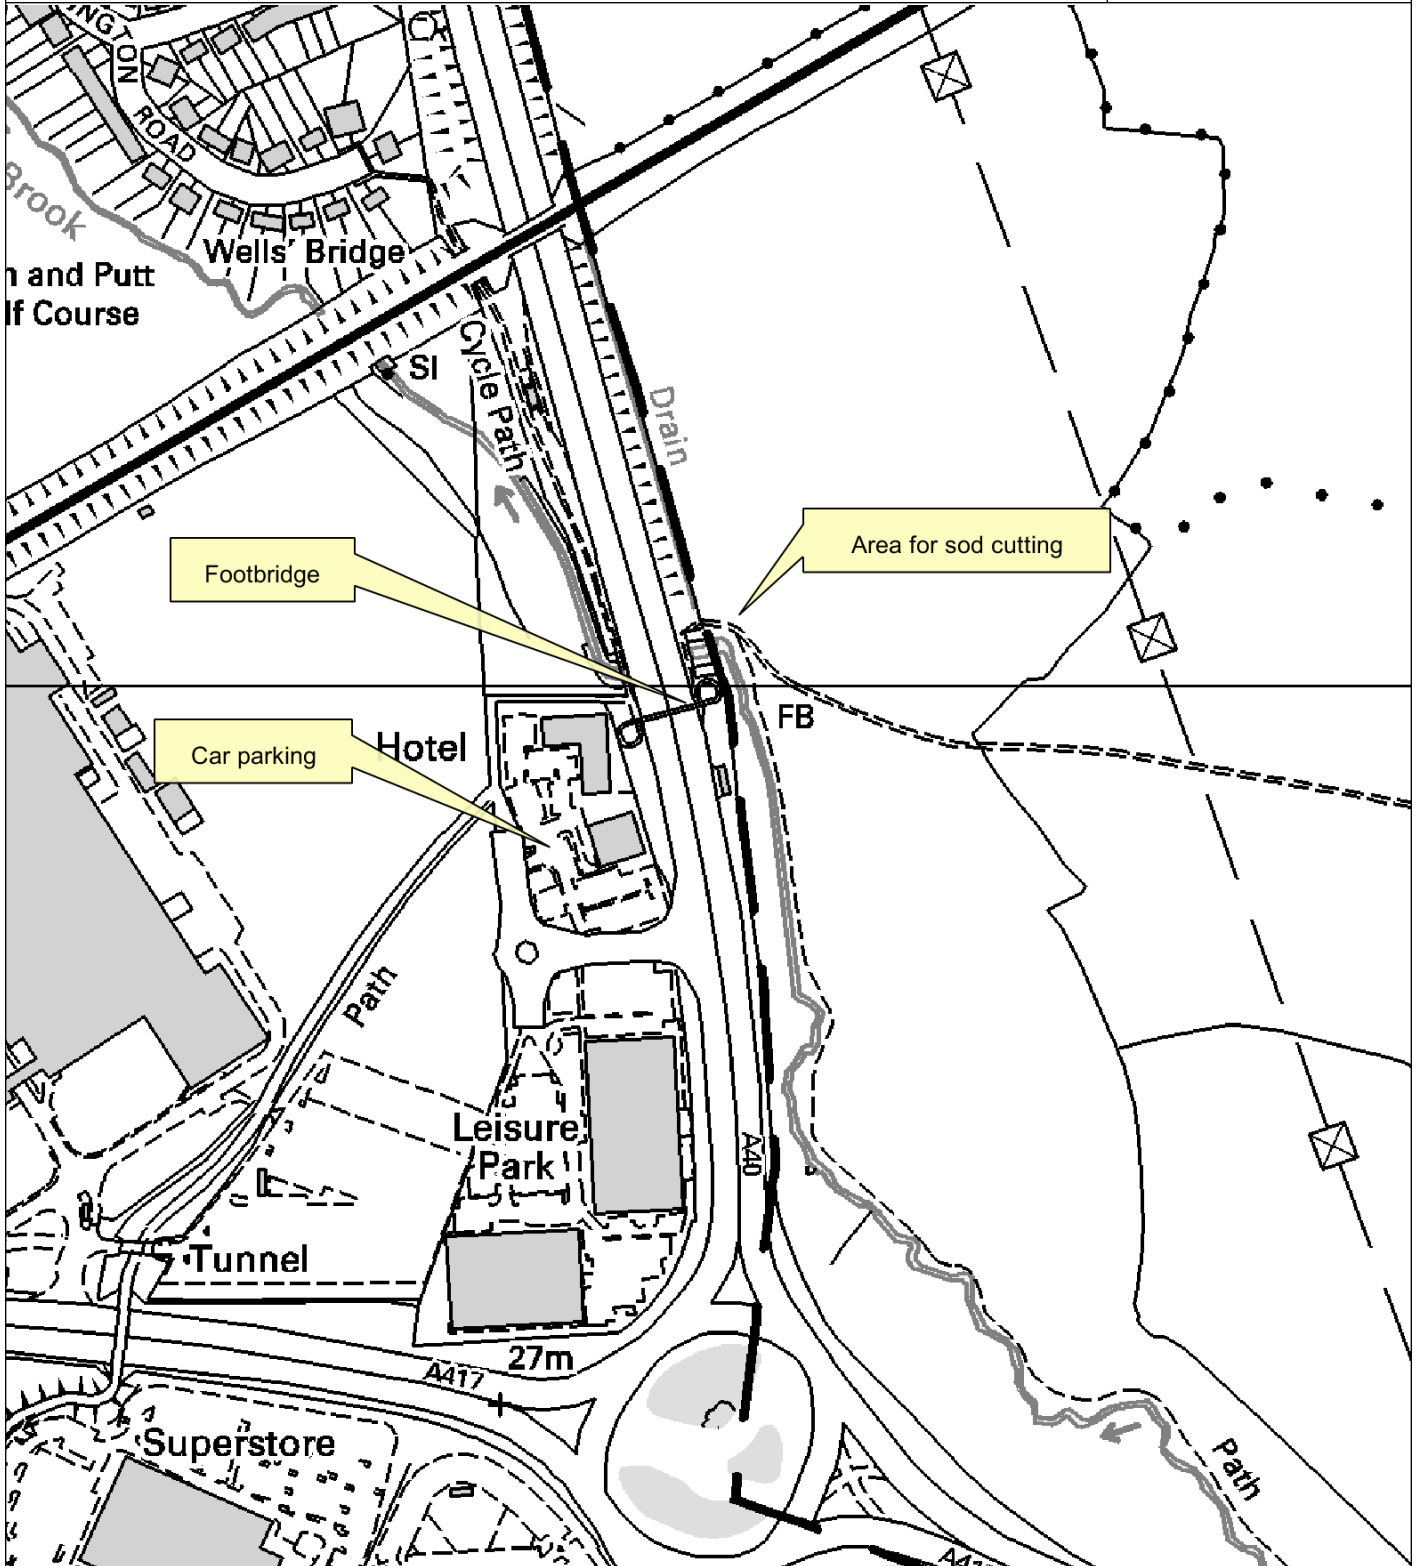

Horsbere Brook Sod Cutting 23 February 2011

© Crown Copyright and database right 2010. All rights reserved. Ordnance Survey licence number 100024198.

Legend